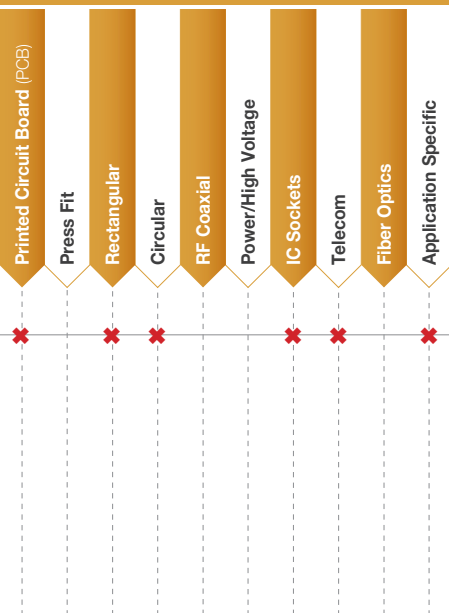

HEADCOUNT < 5

OPERATING AREA Nazionale

MEMBER 

SUPPLIER

YAMAICHI ELECTRONICS

CONNECTOR TYPE

APPLICATIONS

DISTRIBUTORS

PROFILE